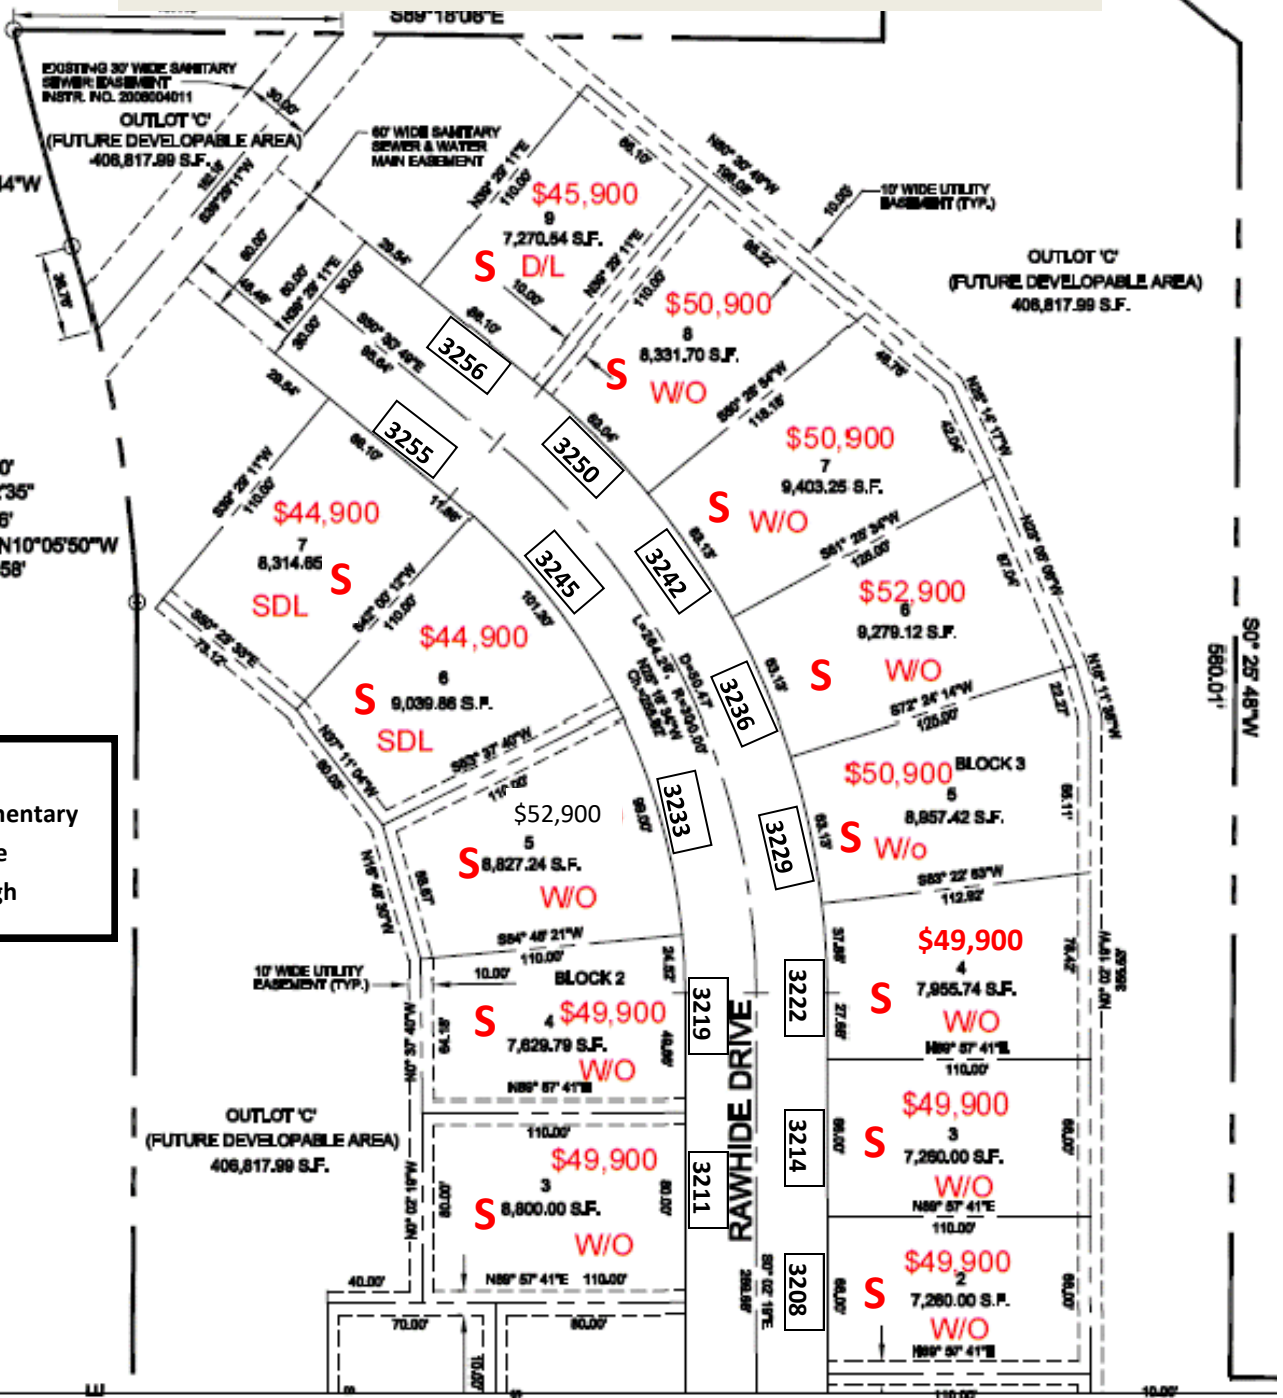

PRAIRIE VILLAGE NORTH 5TH ADDITION

R=1280.00'
D=4°14'14"
A=94.86'
Crd.Brg N15°00'44"W
Crd 94.64'

R=620.00'
D=14°02'35"
A=151.96'
Crd.Brg N10°05'50"W
Crd 151.58'

Schools

Pershing Elementary
Mickle Middle
Northeast High

Call or text Terry Kraft 402-840-4362 or

Email: Terry@TerryKraft.com or

Keaton Kraft 402-805-0049 for

Current pricing & availability

PRAIRIE VILLAGE NORTH 5TH ADDITION

FINAL PLAT
 BASED ON PRAIRIE VILLAGE NORTH P.U.D. #CZ06021