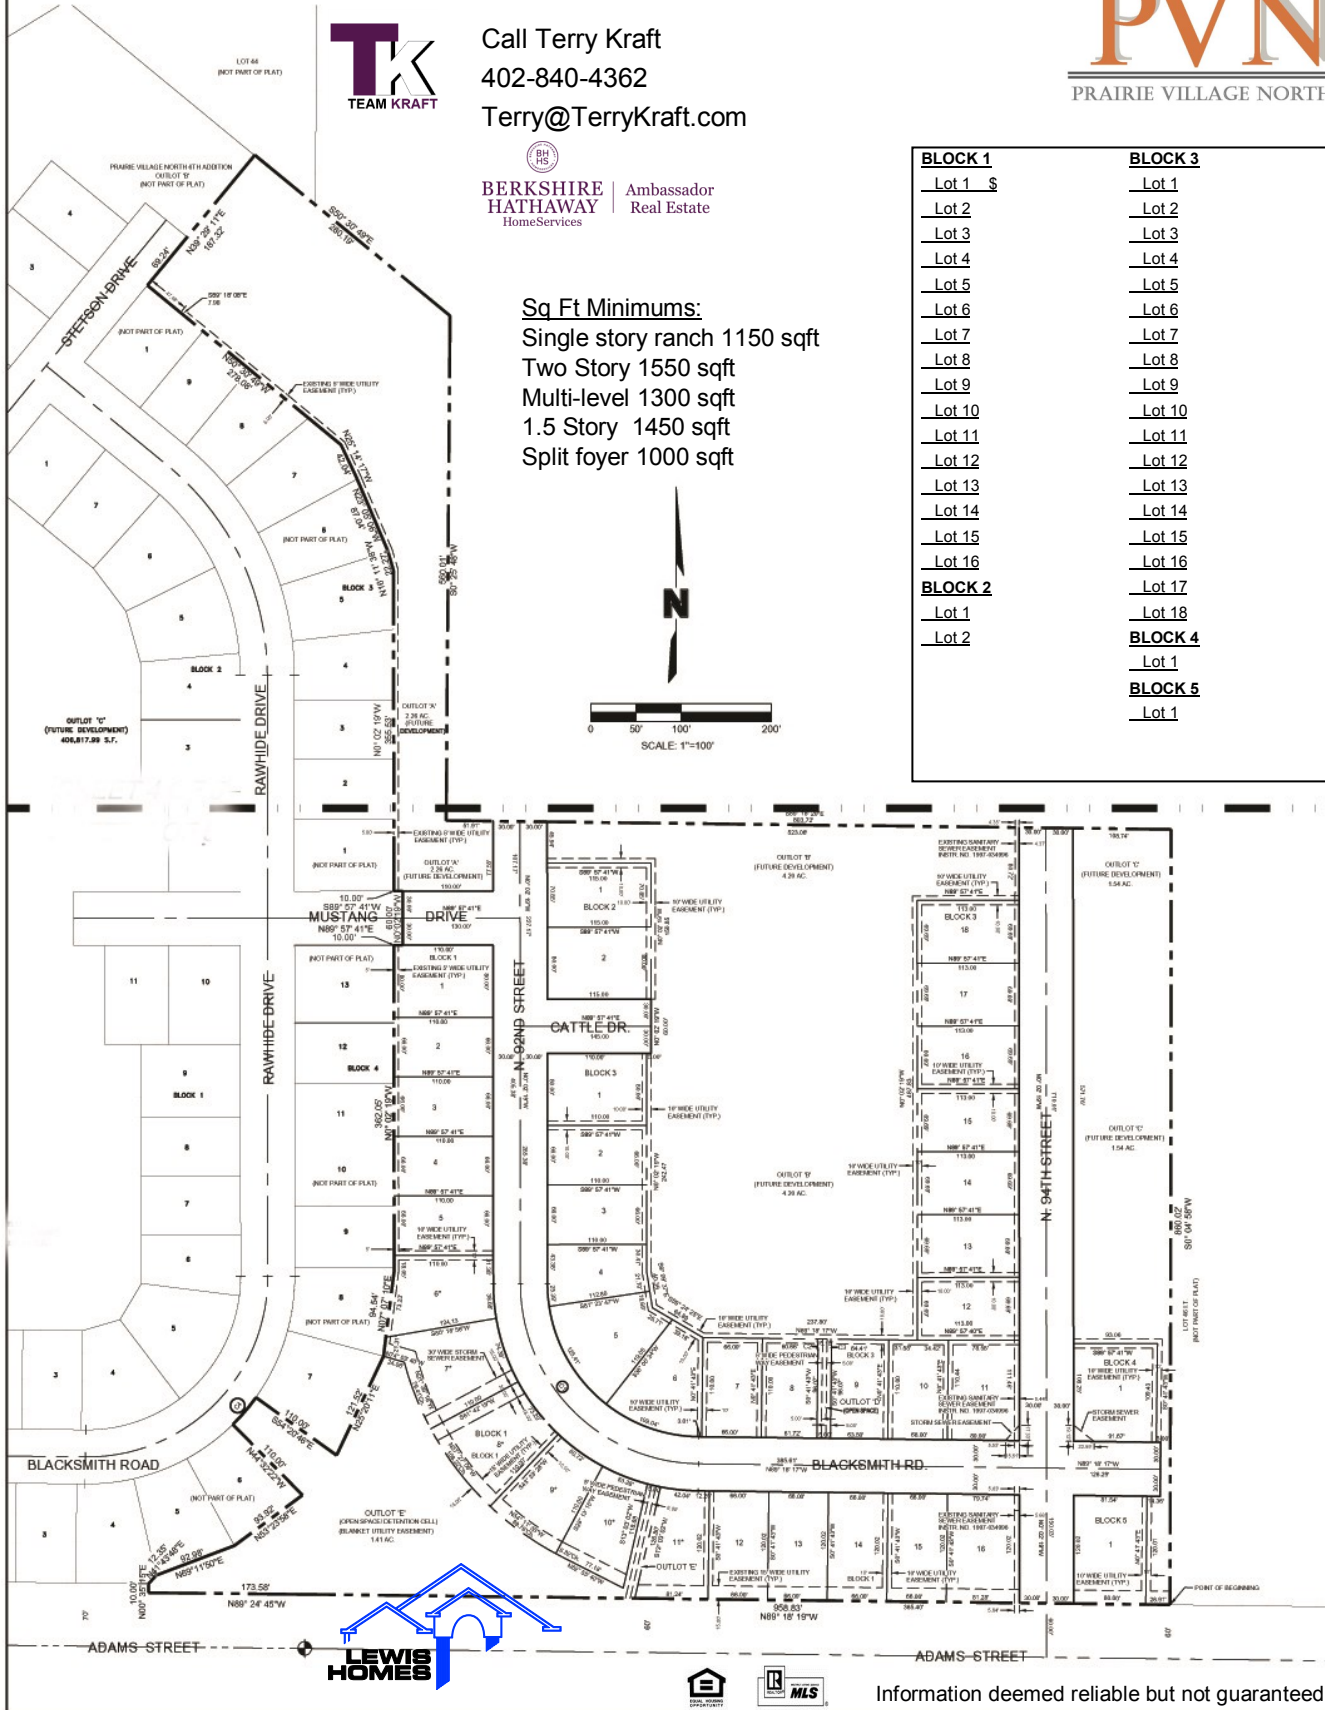

PRAIRIE VILLAGE NORTH 10TH ADDITION

90th & Adams, north on 90th, right on Blacksmith

Call Terry Kraft
402-840-4362
Terry@TerryKraft.com

BERKSHIRE HATHAWAY | Ambassador HomeServices Real Estate

Sq Ft Minimums:
Single story ranch 1150 sqft
Two Story 1550 sqft
Multi-level 1300 sqft
1.5 Story 1450 sqft
Split foyer 1000 sqft

Information deemed reliable but not guaranteed.